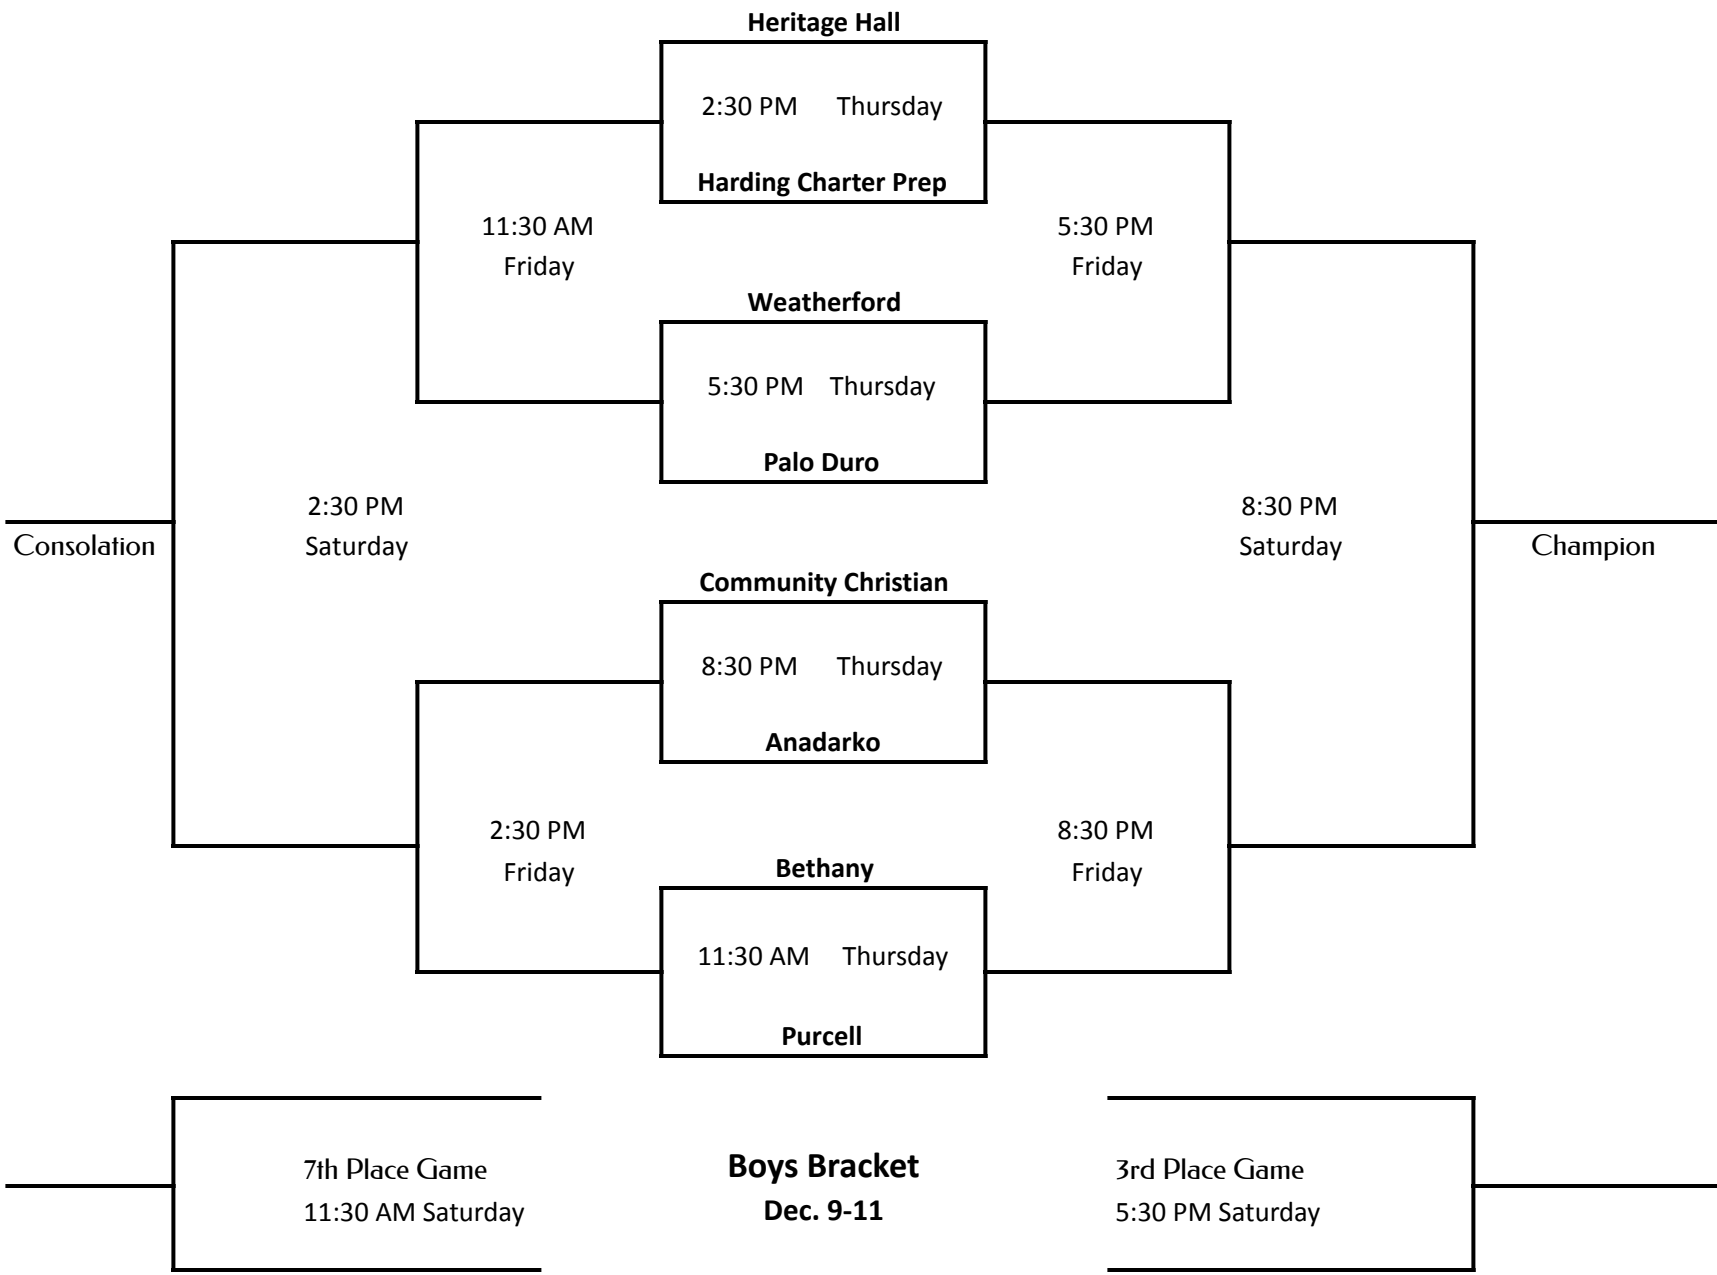

2021 Community Christian Classic sponsored by Ortho Central

Teams listed on top will wear light colored jerseys